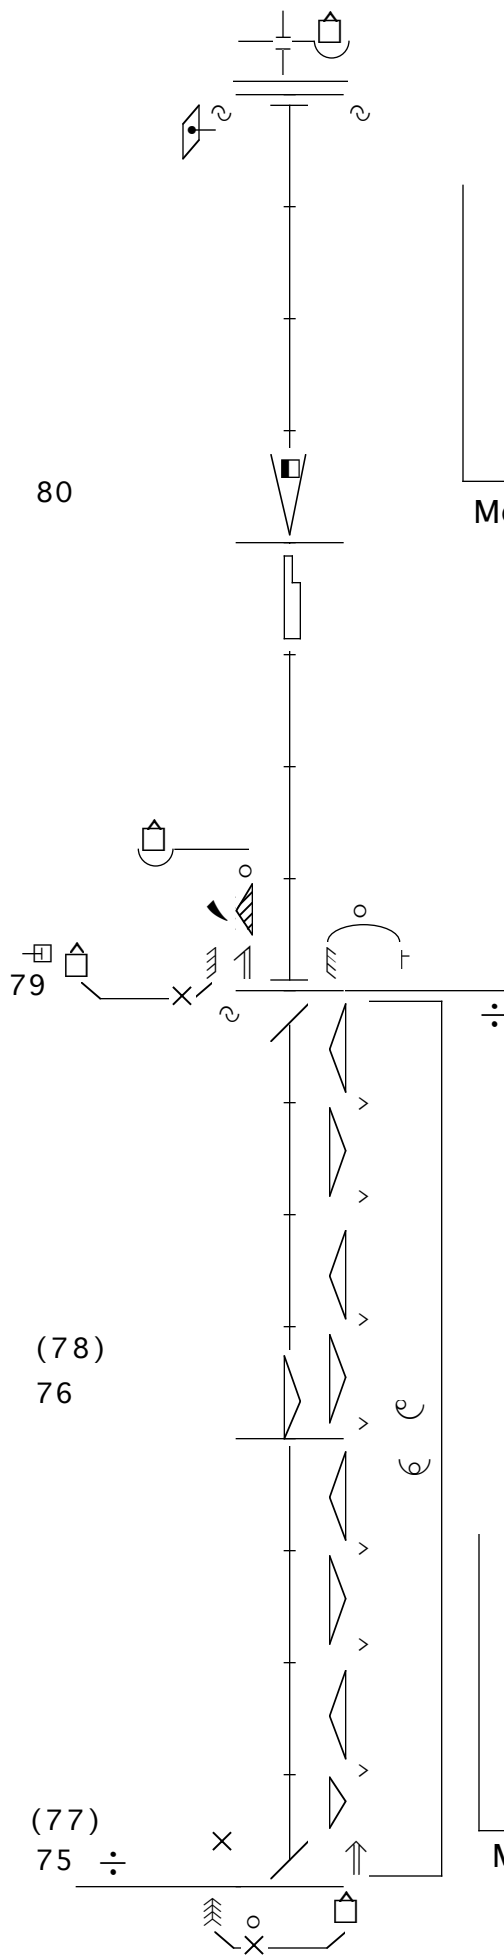

**Love Fool**  
**Megill & Company**  
 Choreography by: Beth Megill  
 Notation by: Brooklynn Reeves-Mallett  
 Draft - June 9, 2020

**Key:**

(26)  
24

(25)  
23

(22)  
20

(21)  
19

32

31

Measure 31

(30)  
28

Measure 28/30

(29)  
27

Measure 27/29

Measures 45-46

Measures 35-44

Measure 53

Measures 47-49

Measures 69-70

Measures 61-64 (CANON)

Measures 61-64 (CANON)

"Ad lib"

12

Aud

11

$\frac{5}{\cdot}$

D

(10)

(8)

(6)

(4)

2

(9)