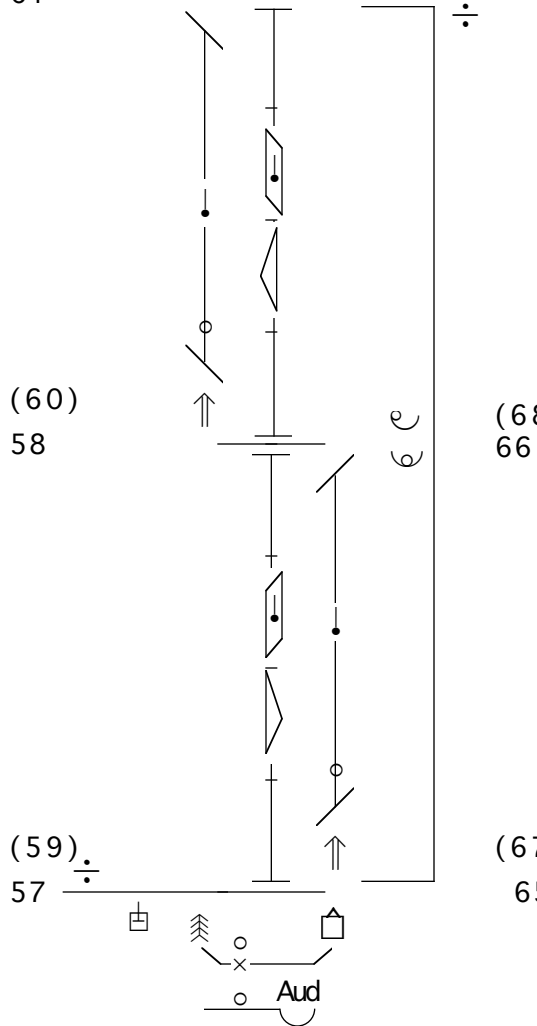

Measures 69-70