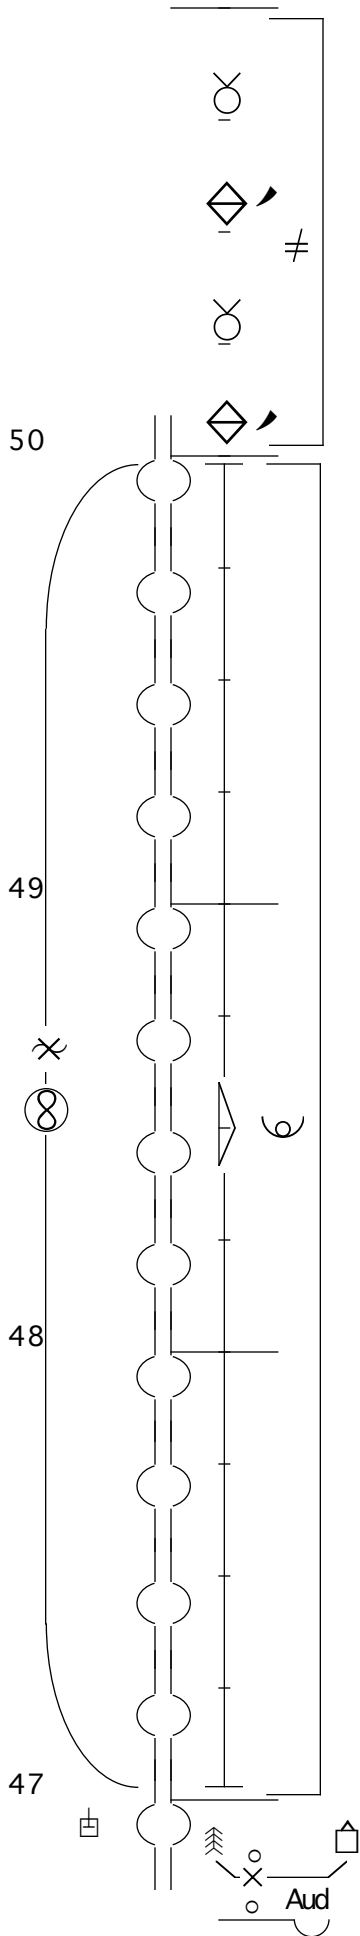

**Love Fool**  
**Megill & Company**  
 Choreography by: Beth Megill  
 Notation by: Brooklynn Reeves-Mallett  
 Draft - June 9, 2020

**Key:**

(26)  
24

(25)  
23

(22)  
20

(21)  
19

32

31

Measure 31

(30)  
28

Measure 28/30

(29)  
27

Measure 27/29

Measures 45-46

Measures 35-44

Measure 53

Measures 47-49

Measures 69-70

Measures 61-64 (CANON)

Measures 61-64 (CANON)

"Ad lib"

12

Aud

11

$\frac{5}{\cdot}$

D

(10)

(8)

(6)

(4)

2

(9)