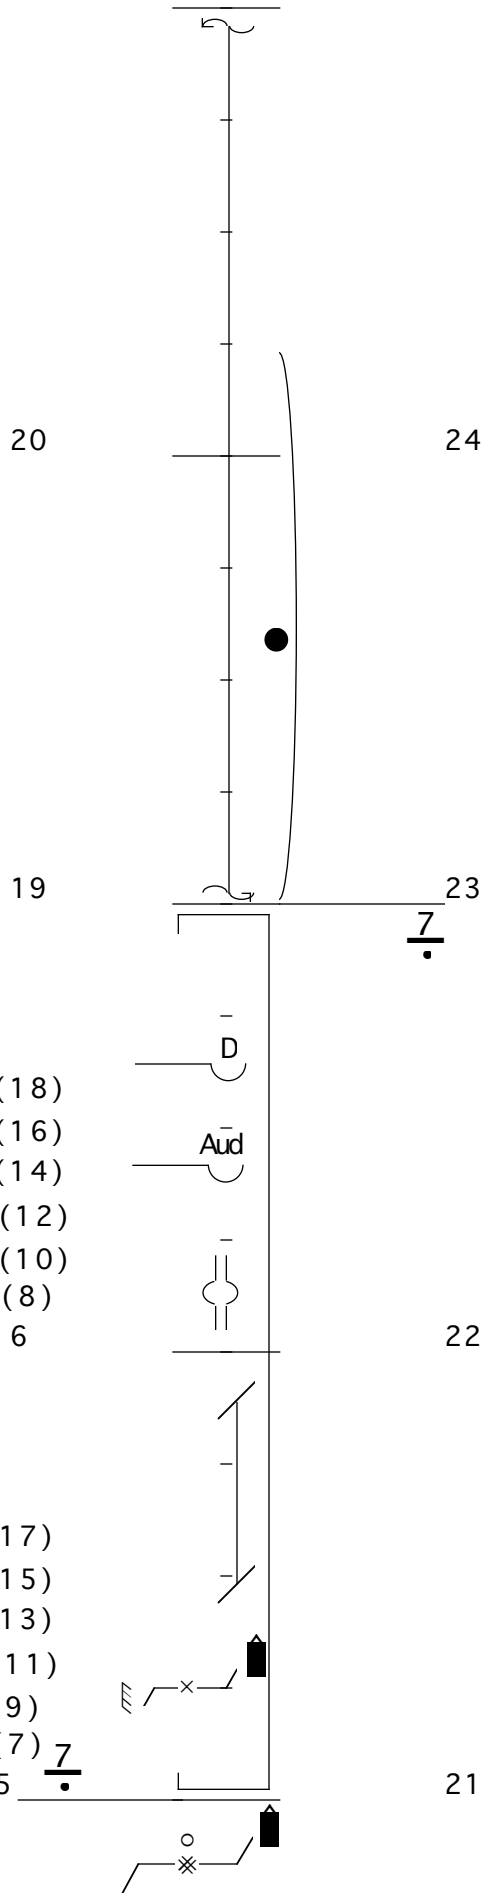

Release Interlacing
w/ bag

Measure 19