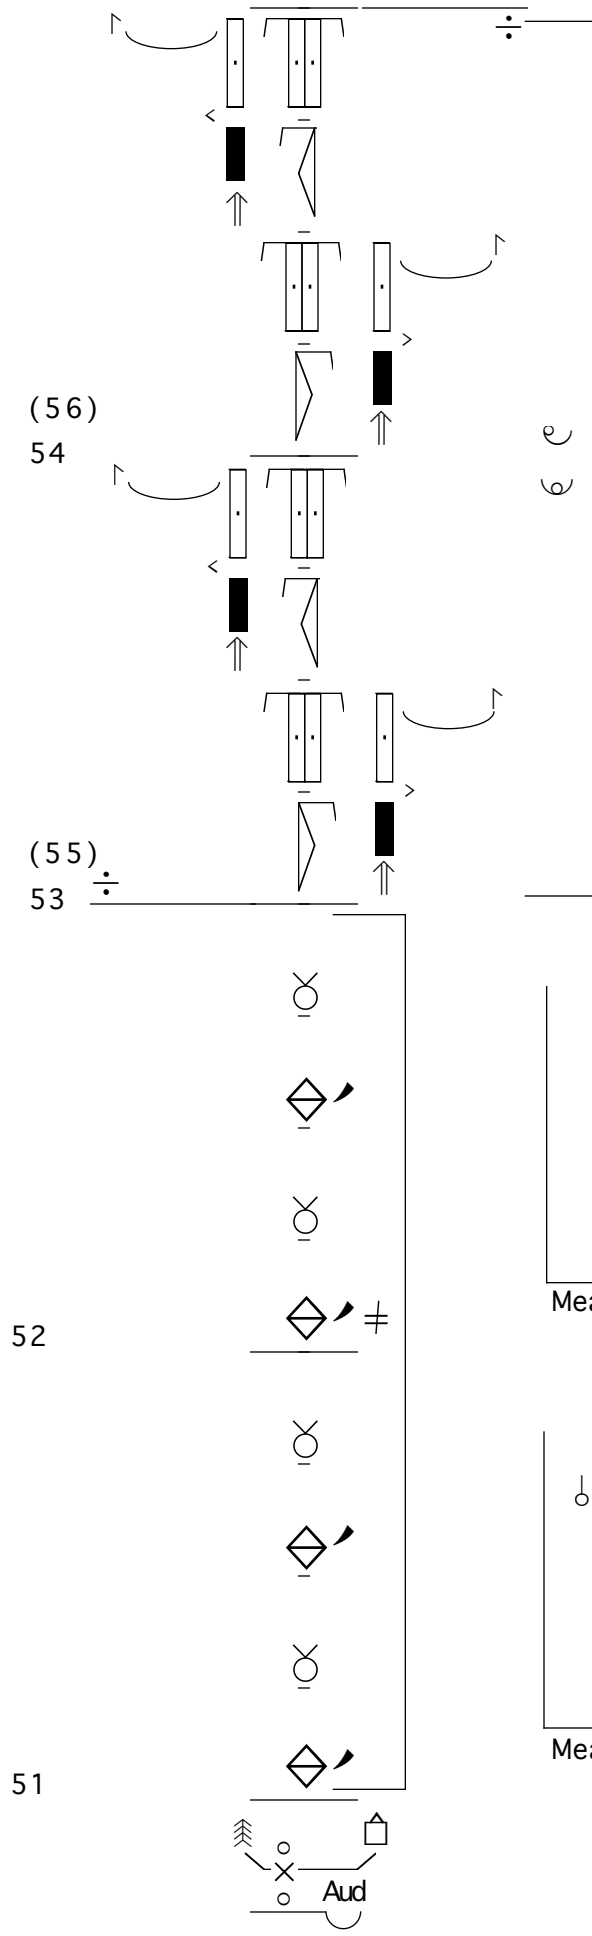

**Love Fool**  
**Megill & Company**  
 Choreography by: Beth Megill  
 Notation by: Brooklynn Reeves-Mallett  
 Draft - June 9, 2020

**Key:**

(26)  
24

(25)  
23

(22)  
20

(21)  
19

32

31

Measure 31

(30)  
28

Measure 28/30

(29)  
27

Measure 27/29

Measures 45-46

Measures 35-44

Measure 53

$\frac{5}{\cdot}$

D

(10)

(8)

(6)

(4)

2

(9)

23

22

21

24

23

22

21

42